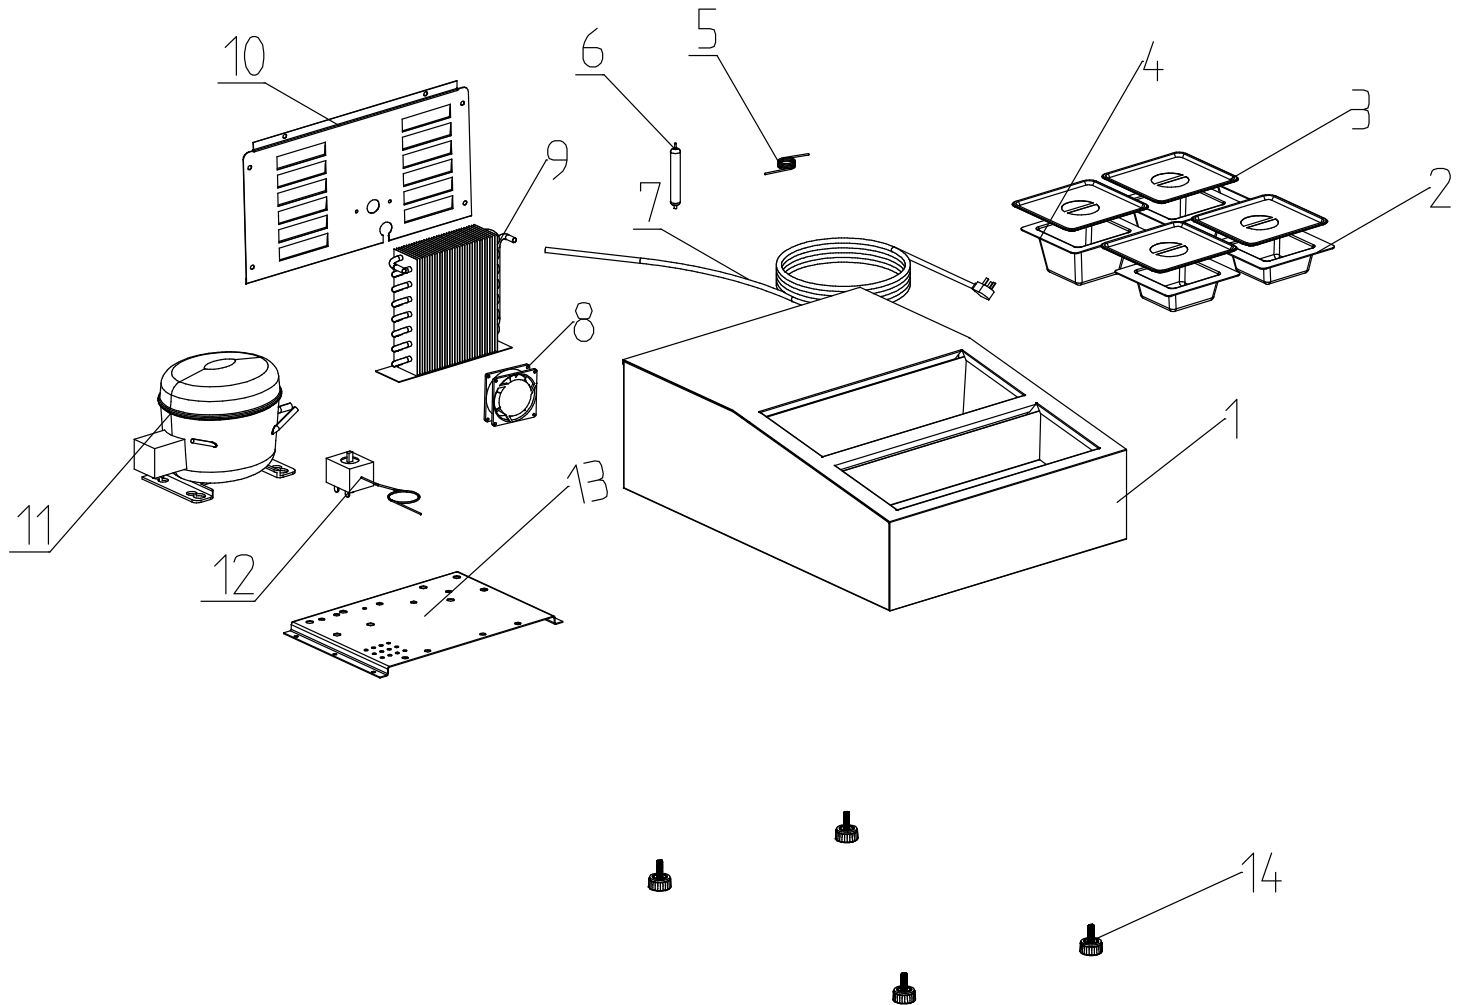

# Parts Breakdown

Model RS-CN-0004 47861

# Parts Breakdown

---

## Model RS-CN-0004 47861

Item No.	Description	Position	Item No.	Description	Position	Item No.	Description	Position
AN797	Foamed Cabinet for 47861	1	AN802	Filter for 47861	6	AN805	Compressor for 47861	11
80048	Food Pans 1/6 Size 6" / 150mm Polycarbonated NSF for 47861	2	AD819	Power Cord for 47861	7	AN806	Thermostat for 47861	12
80015	Covers for Food Pans 1/6 Size Solid NSF for 47861	3	AD825	Condenser Fan for 47861	8	AN807	Bottom Plate for 47861	13
80040	Food Pans 1/6 Size 4" / 100mm Polycarbonated NSF for 47861	4	AN803	Condenser for 47861	9	AN808	Adjustable Foot for 47861	14
AN801	Capillary for 47861	5	AN804	Compressor Room Cover for 47861	10			